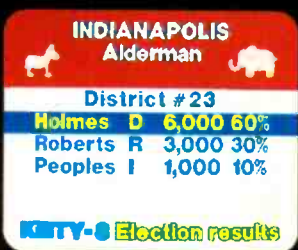

Business Statistics.

Computer Interface.

Background Figures.

Character Outlining.

When you own a D-8800, it's easy to show off.

With the 3M D-8800 Graphics Generator, you can do all this and more. It gives you ten roll and crawl speeds. Hundreds of fonts. Eight mask positions. Automatic centering, both horizontally and vertically. Generous storage capabilities. And the dynamics of animation. All without any add-ons.