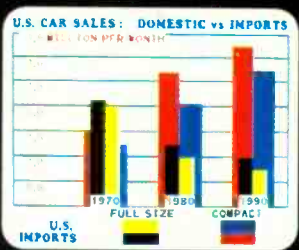

Business Statistics.

Computer Interface.

Background Figures.

Character Outlining.

When you own a D-8800, it's easy to show off.

With the 3M D-8800 Graphics Generator, you can do all this and more. It gives you ten roll and crawl speeds. Hundreds of fonts. Eight mask positions. Automatic centering, both horizontally and vertically. Generous storage capabilities. And the dynamics of animation. All without any add-ons.